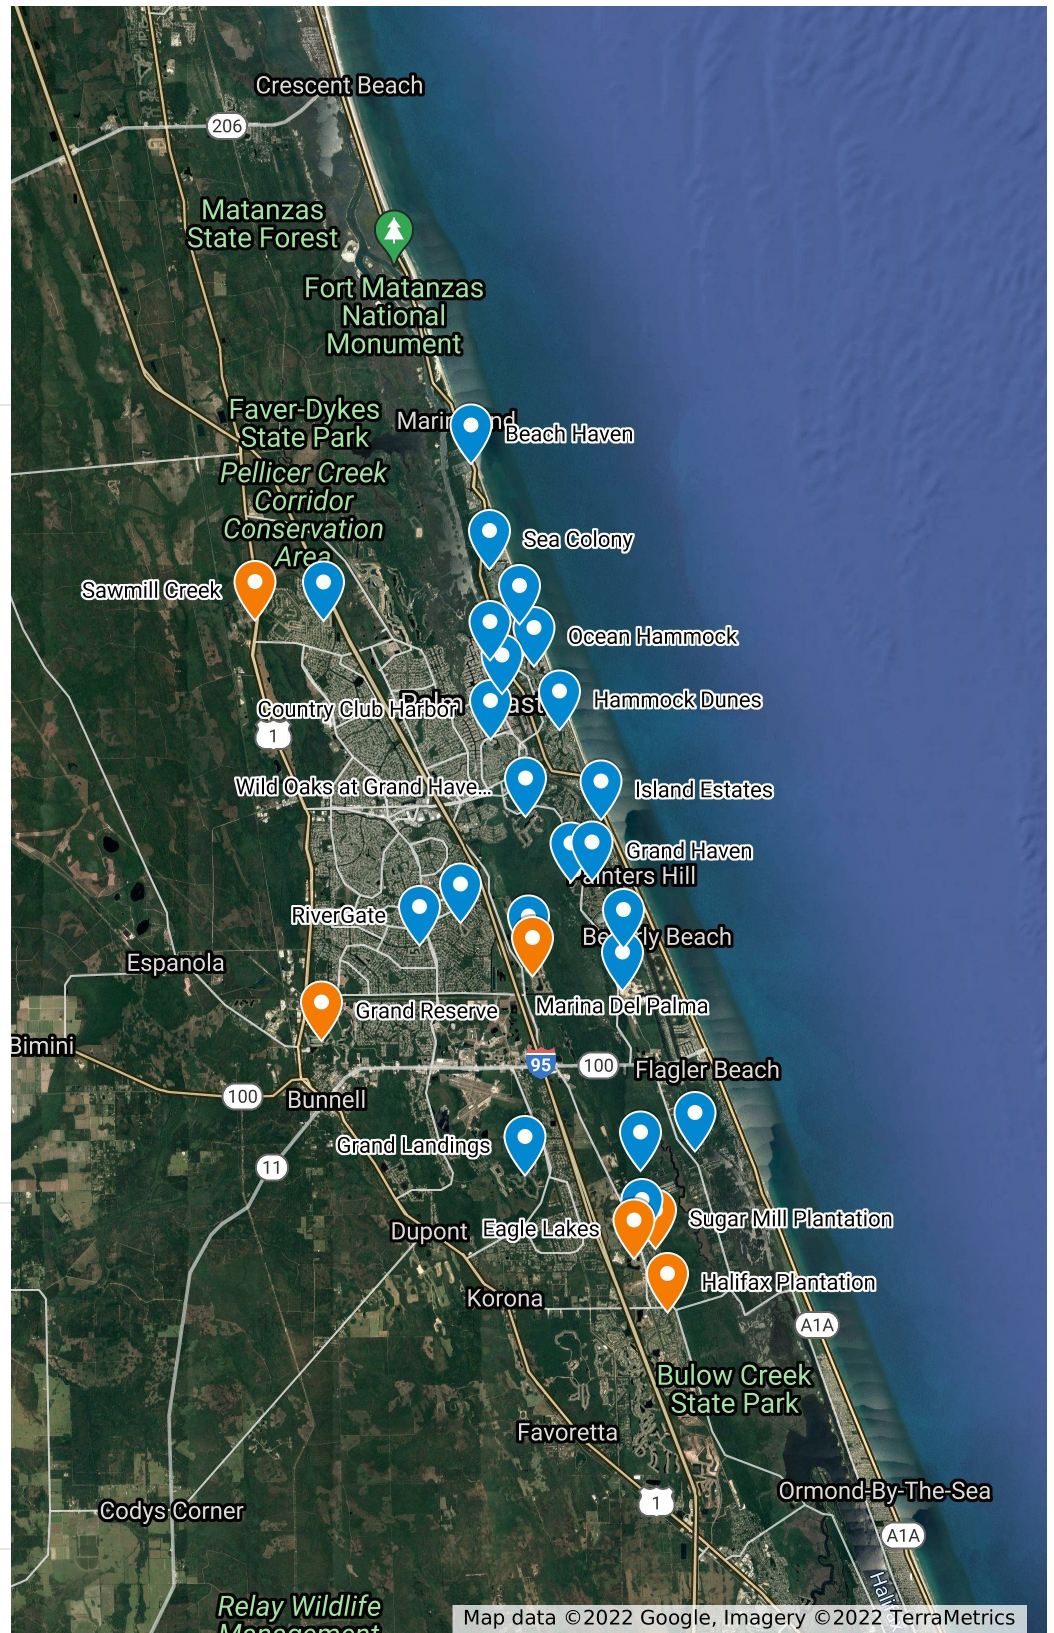

## Northern Gated Communities

-  Matanzas Lakes
-  The Sanctuary
-  Tidelands
-  Country Club Harbor
-  Wild Oaks at Grand Haven
-  Grand Haven
- 

## The Crossings at Grand Haven

-  Park Place
-  RiverGate
-  Palm Coast Plantation
-  Toscana
-  Marina Del Palma
-  Grand Landings

## Southern Gated Communities

- 
-  Flagler Beach Polo Club (East)
- 
-  Flagler Beach Polo Club West
-  Fairchild Oaks

## HOA Communities

-  Sawmill Creek
-  Hidden Lakes
-  Grand Reserve
-  Eagle Lakes

A breakdown of the gated communities located in Palm Coast and Flagler Beach, Florida.

 Sugar Mill Plantation

 Halifax Plantation